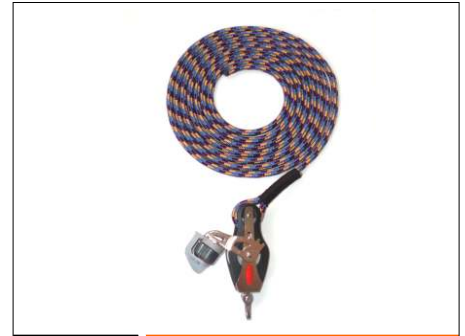

31007 Keel fin

31008 Block
Seat

31009 Cleat
Rope capacity 2-8 mm

31010 Retaining Clip
Stainless steel

31011 Rubber - right
31012 Rubber - left
Material: Kontypor

31013 Keel fin clamp

Stainless steel
40 x 16 x 2 mm

31030 Fiddle Block, Cleat

+ Rope 8 mm

31031 Screw M6

M6 x 35 mm, Stainless steel

31032 Fairlead

31034 Mast - Standard, Super

31038 Mast - Sport

Aluminium segments 3x 1350 mm