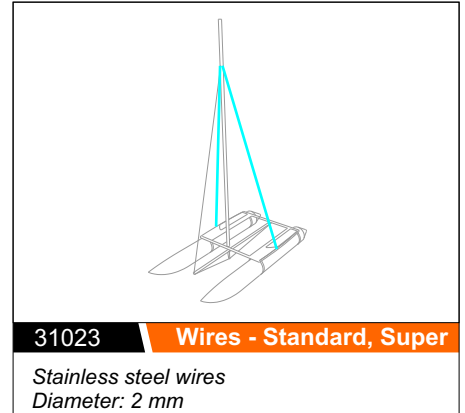

31007 Keel fin

31008 Block
Seat

31009 Cleat
Rope capacity 2-8 mm

31010 Retaining Clip
Stainless steel

31011 Rubber - right
31012 Rubber - left
Material: Kontypor

31013 Keel fin clamp

Stainless steel
40 x 16 x 2 mm

A 31014 Frame tube
Aluminium tube 40 x 2 x 1350 mm

B 31015 Central tube front
Aluminium tube 40 x 2 x 1350 mm

C 31016 Central tube back
Aluminium tube 40 x 2 x 950 mm

STANDARD, SUPER

31017 Joint female screw
Stainless steel

31019 Washer
Stainless steel, 40 x 40 x 2 mm

31020 Cross washer
Plastic

31021 Front screw
Stainless steel

SPORT

31022 Jib furler V-Cleat

31023 Wires - Standard, Super

Stainless steel wires
Diameter: 2 mm

31024 Wires

Stainless steel wires, Diameter: 2 mm
Standard, Super, Sport

31025 Wires - Sport

Stainless steel wires
Diameter: 2 mm

SPORT, SUPER, STANDARD

31026 Back screw

M6 Stainless steel

31019 Washer

Stainless steel, 40 x 40 x 2 mm