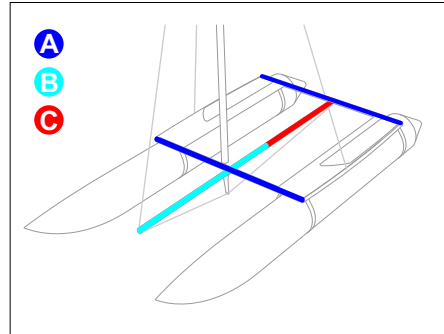

31001 Float - right
31002 Float - left

31003 Trampoline - right
31004 Trampoline - left

31005 Seat - right
31006 Seat - left
Aluminium frame, transparent polyester board, Cleat, Block (excluding trampoline and keel fin)

31007 Keel fin

31008 Block
Seat

31009 Cleat
Rope capacity 2-8 mm

31010 Retaining Clip
Stainless steel

31011 Rubber - right
31012 Rubber - left
Material: Kontypor

31013 Keel fin clamp

Stainless steel
40 x 16 x 2 mm

A 31014 Frame tube
Aluminium tube 40 x 2 x 1350 mm

B 31015 Central tube front
Aluminium tube 40 x 2 x 1350 mm

C 31016 Central tube back
Aluminium tube 40 x 2 x 950 mm

STANDARD, SUPER

31017 Joint female screw
Stainless steel