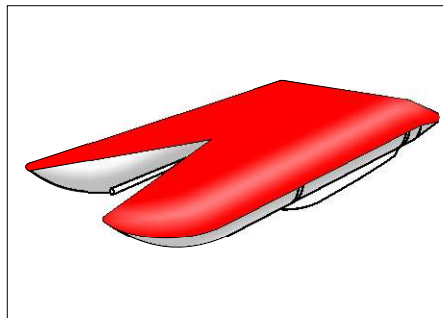

31081 Protective cover