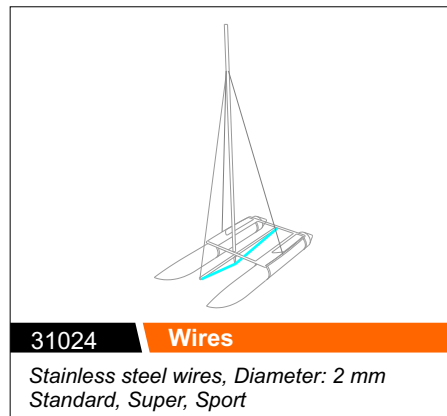

31007 Keel fin

31008 Block
Seat

31009 Cleat
Rope capacity 2-8 mm

31010 Retaining Clip
Stainless steel

31011 Rubber - right
31012 Rubber - left
Material: Kontypor

31013 Keel fin clamp

Stainless steel
40 x 16 x 2 mm

A 31014 Frame tube
Aluminium tube 40 x 2 x 1350 mm

B 31015 Central tube front
Aluminium tube 40 x 2 x 1350 mm

C 31016 Central tube back
Aluminium tube 40 x 2 x 950 mm

STANDARD, SUPER

31017 Joint female screw
Stainless steel

31019 Washer
Stainless steel, 40 x 40 x 2 mm

31020 Cross washer
Plastic

31021 Front screw
Stainless steel

SPORT

31022 Jib furler V-Cleat

31023 Wires - Standard, Super

Stainless steel wires
Diameter: 2 mm

31024 Wires

Stainless steel wires, Diameter: 2 mm
Standard, Super, Sport

31025 Wires - Sport

Stainless steel wires
Diameter: 2 mm

SPORT, SUPER, STANDARD

31026 Back screw

M6 Stainless steel

31019 Washer

Stainless steel, 40 x 40 x 2 mm