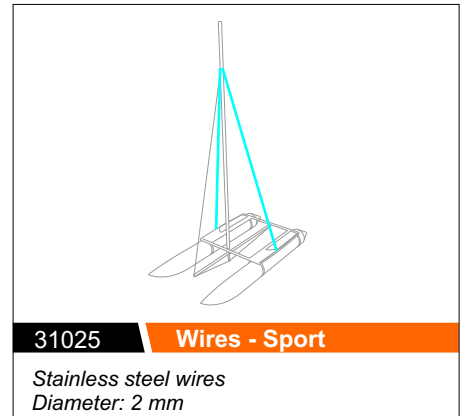

31007 Keel fin

31008 Block
Seat

31009 Cleat
Rope capacity 2-8 mm

31010 Retaining Clip
Stainless steel

31011 Rubber - right
31012 Rubber - left
Material: Kontypor

31013 Keel fin clamp

Stainless steel
40 x 16 x 2 mm

A 31014 Frame tube
Aluminium tube 40 x 2 x 1350 mm

B 31015 Central tube front
Aluminium tube 40 x 2 x 1350 mm

C 31016 Central tube back
Aluminium tube 40 x 2 x 950 mm

STANDARD, SUPER

31017 Joint female screw
Stainless steel

31019 Washer
Stainless steel, 40 x 40 x 2 mm

31020 Cross washer
Plastic

31021 Front screw
Stainless steel

SPORT

31022 Jib furler V-Cleat

31023 Wires - Standard, Super

Stainless steel wires
Diameter: 2 mm

31024 Wires

Stainless steel wires, Diameter: 2 mm
Standard, Super, Sport

31025 Wires - Sport

Stainless steel wires
Diameter: 2 mm

SPORT, SUPER, STANDARD

31026 Back screw

M6 Stainless steel

31019 Washer

Stainless steel, 40 x 40 x 2 mm