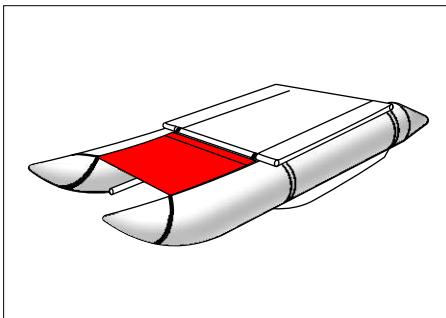

Indicator of wind direction on the top of the mast.

31071 Two smaller bags

The boat may be packed in two smaller and lighter bags instead of one bag.

31072 A telephone case

Protects against running water and also against short immersion in water.

31073 Waterproof sack 5l

31074 Waterproof sack 12l

31075 Waterproof sack 23l

31076 Waterproof sack 40l

31077 Pressure Gauge

31078 Telescopic Paddle

Length 500 - 1150 mm.

31079 Adapter for Valves