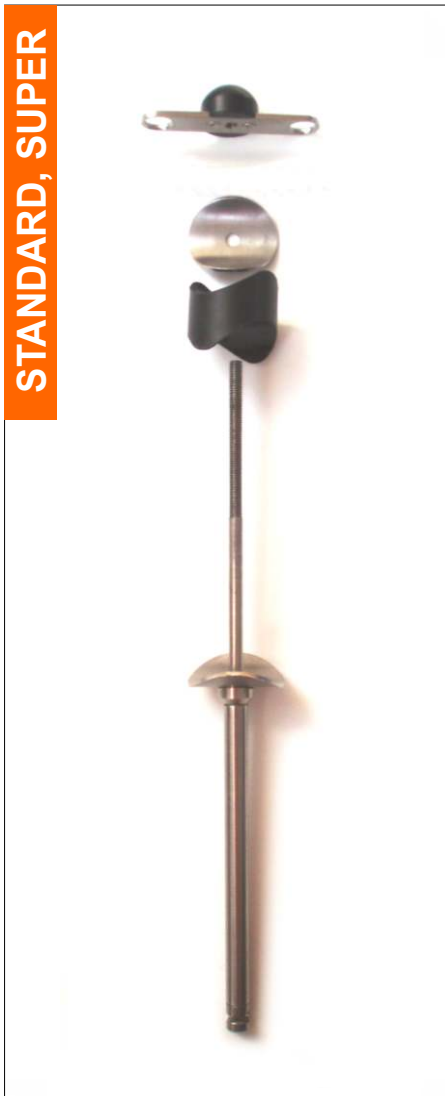

31001 Float - right
31002 Float - left

31003 Trampoline - right
31004 Trampoline - left

31005 Seat - right
31006 Seat - left
Aluminium frame, transparent polyester board, Cleat, Block (excluding trampoline and keel fin)

31007 Keel fin

31008 Block
Seat

31009 Cleat
Rope capacity 2-8 mm

31010 Retaining Clip
Stainless steel

31011 Rubber - right
31012 Rubber - left
Material: Kontypor

31013 Keel fin clamp

Stainless steel
40 x 16 x 2 mm

A 31014 Frame tube
Aluminium tube 40 x 2 x 1350 mm

B 31015 Central tube front
Aluminium tube 40 x 2 x 1350 mm

C 31016 Central tube back
Aluminium tube 40 x 2 x 950 mm

STANDARD, SUPER

31017 Joint female screw
Stainless steel